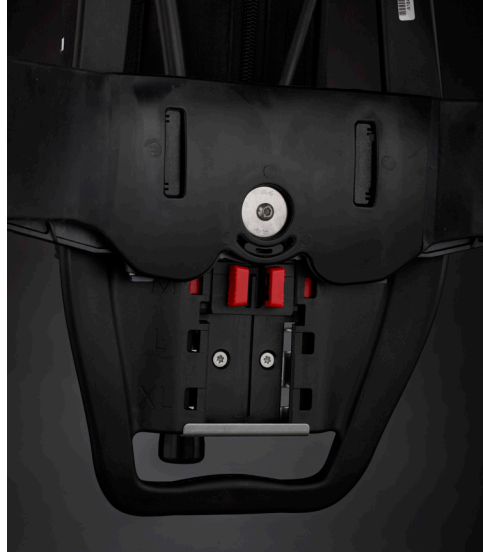

Quick-drying Kevlar straps

Quick attach for regulator unit, no tools required

Size is easily adjusted even when wearing the harness

The Incurve™ SCBA

Wear it for your health, not just for safety

Long after leaving a fire scene, firefighters can be exposed to toxic and carcinogenic agents contaminating their personal protective equipment. To reduce this risk of long-term health problems, we developed a SCBA for all cylinder types, with an absolute minimum of textile parts, making it less susceptible to contamination as well as easier to clean. As an added bonus, it's probably the world's most comfortable harness.

The Incurve & Inspire

Wear it for your health, not just for safety

Long after leaving a fire scene, firefighters can be exposed to toxic and carcinogenic agents contaminating their personal protective equipment. To reduce this risk of longterm health problems, we developed a SCBA for all cylinder types, with an absolute minimum of textile parts, making it less susceptible to contamination and much easier to clean. The ergonomic harness distributes the air cylinder's weight perfectly, while its regulator system delivers industry-leading air flow rates along with the lowest breathing resistance.

The hip belt and shoulder straps can be moved independently of each other for maximum mobility

Adjustable for a perfect fit

The harness can be easily adjusted to different body sizes using four different size settings.